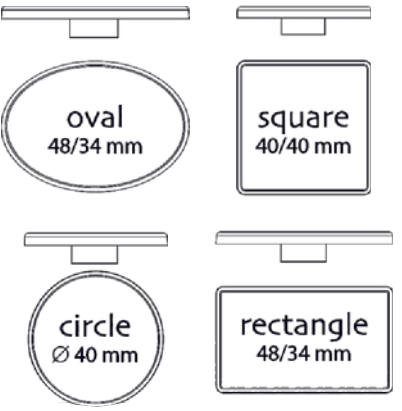

-gym at 7 p.m.
-meeting at 7 p.m.

Maths classes at 5 P.M.!

Standard shape magnets with sticker

3D elements - polymer stickers - make the magnet and using it more interesting. A pattern overprinted in digital full-colour method with photo quality, covered with polymer resin stuck to the top part of magnet makes an impression of convexity - both visual and tangible. A lens-like shape of the polymer optically enlarges the overprint.

Individual shape magnets

Magnets are known as one of the most effective promotional products. Customised magnets are a great way for you to promote your business and keep your name in front of your customers. Always on view, functional, eye-catching. We can produce magnets in every needed form of the brand or product. Unlimited technical possibilities allow to create 2D and 3D magnets and full colour photograph-quality print let you keep suitable colouring and depth effect. Our in-house production and print process allow for short delivery times and market leading prices just from 2500 pcs. Let advert works as a magnet!

The maximum size of individual magnet is 57 / 57mm

Best Cover products
premium quality

Antibacterial Pens

Face Shields

Tourniquets

Face Masks

Best Cover 
We care about your health

Best Cover 