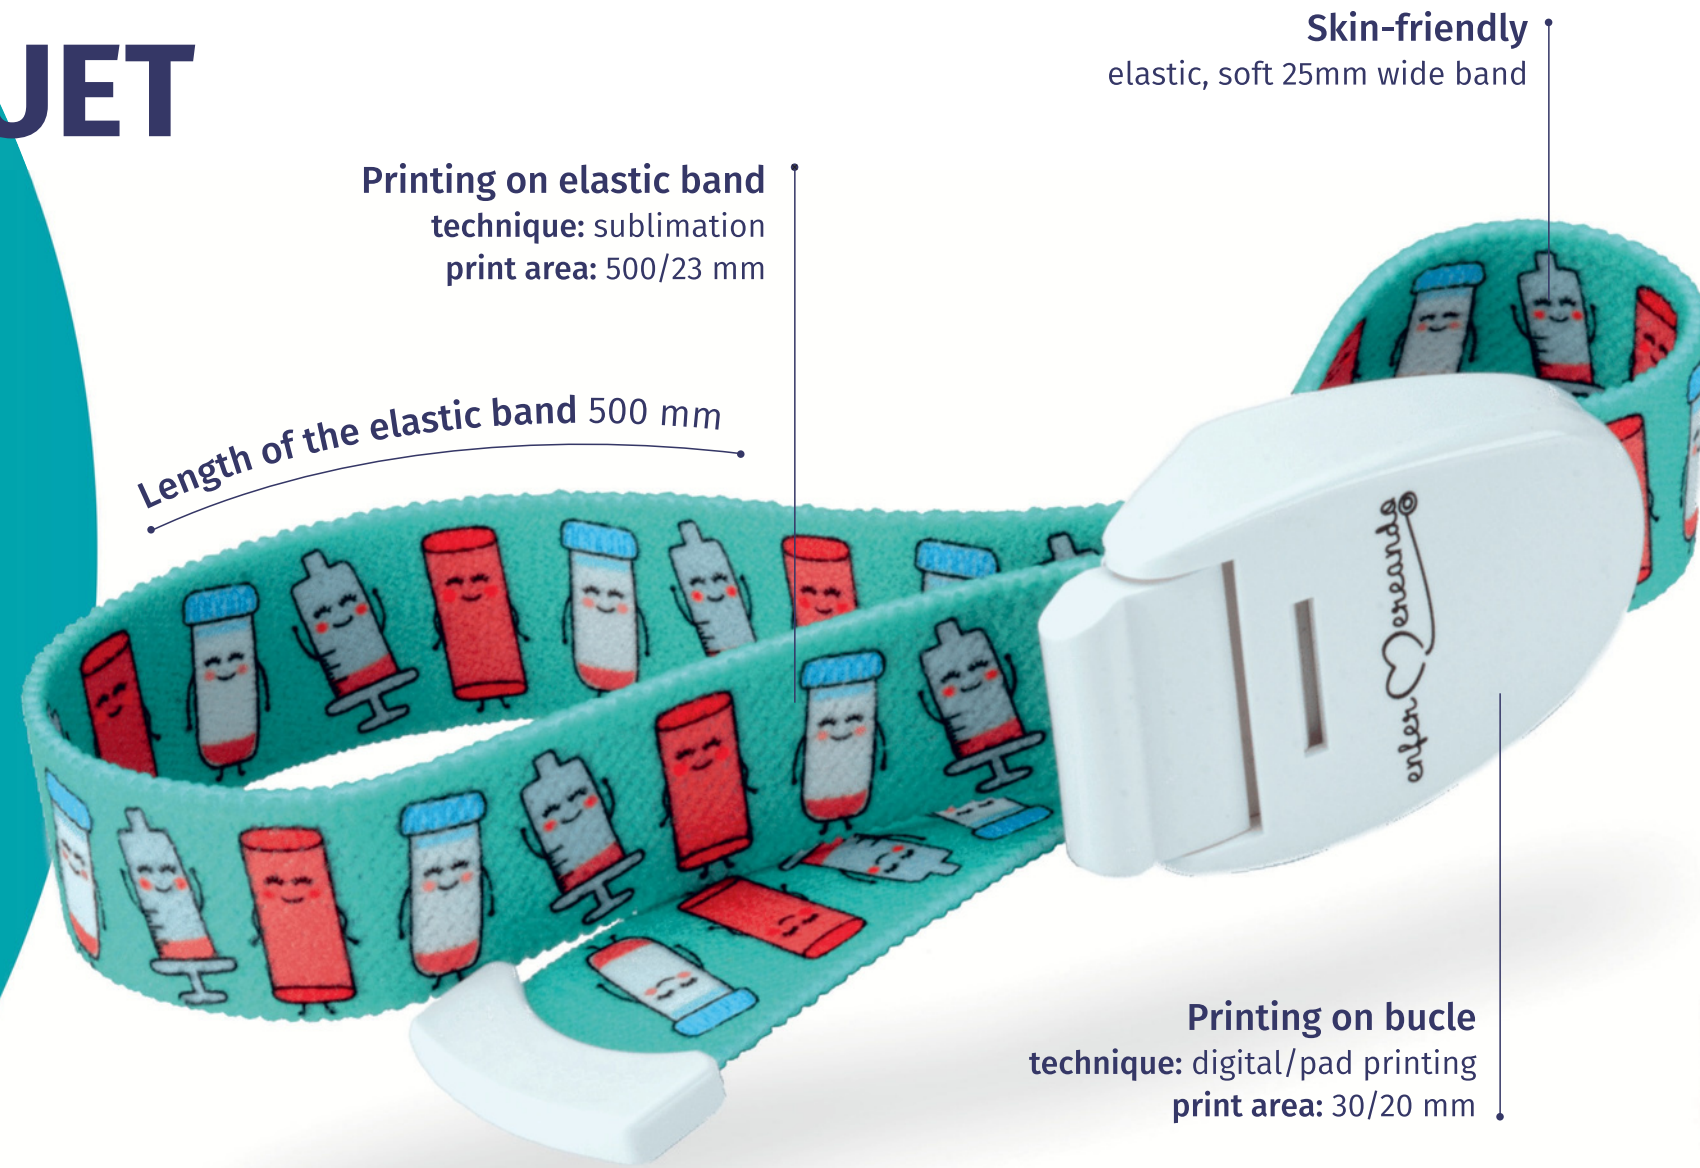

Best Cover

TOURNIQUET

Our products are characterized by the option of personalization from the choice of color to your own logos and text markings.

The tourniquet by DarMar is designed with patients' comfort in mind. One-handed operation means there will be no pinching, gripping or jamming thanks to the quick release clamp for immediate removal. The system is completely latex free and safe.

Size: for adults and children.

Printing on elastic band
technique: sublimation
print area: 500/23 mm

Length of the elastic band 500 mm

Skin-friendly
elastic, soft 25mm wide band

Printing on buckle
technique: digital/pad printing
print area: 30/20 mm